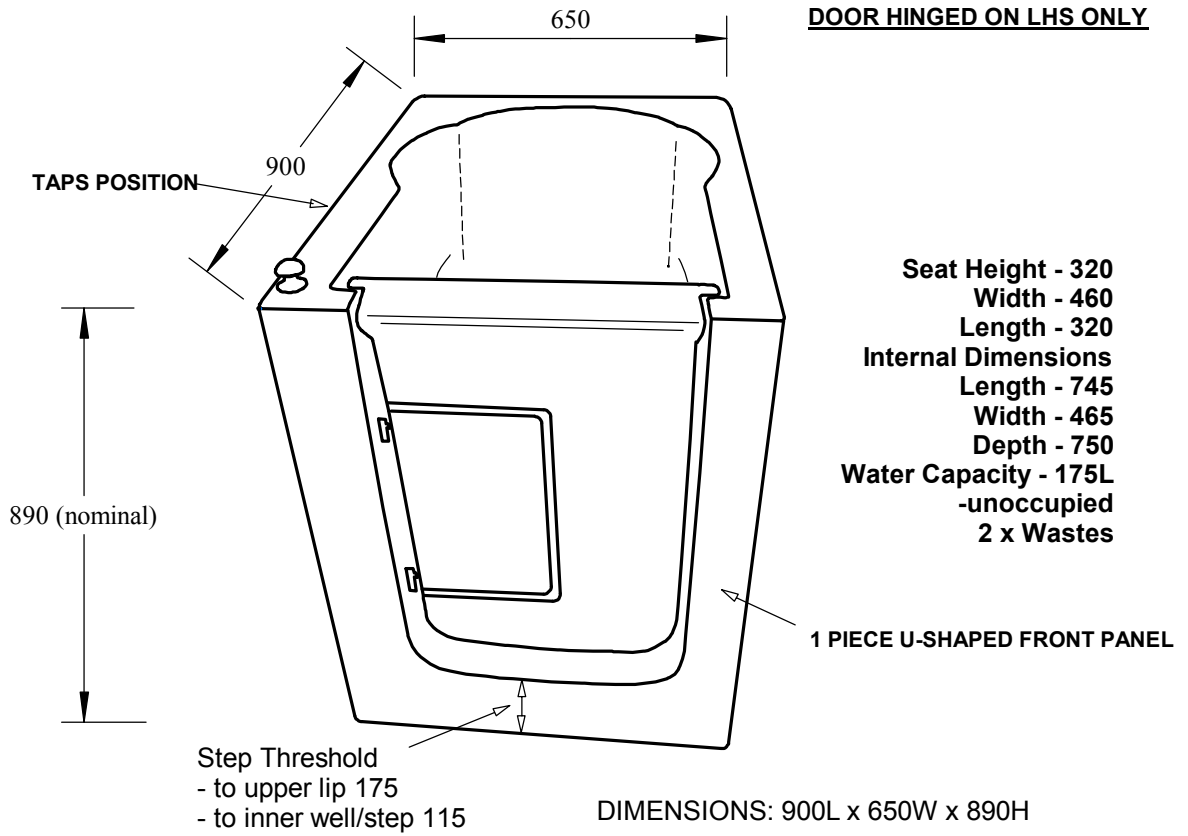

MAESTRO BATH

**TAPS CAN ONLY BE POSITIONED ON THE LHS RIM
 TO PREVENT OVERHANGING OF SPOUT INTO ACCESS AREA**

**NOT SUITABLE FOR OVERSIZED USERS.
 NOT OVER 1.66M HEIGHT AND 1.17M WAISTE APPROX.**

Dimensions in millimeters nominal