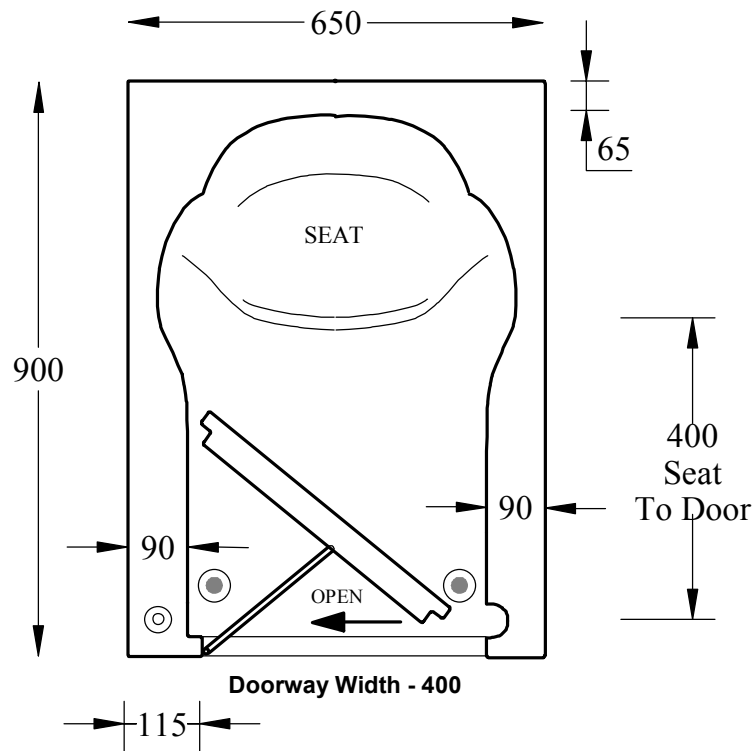

MAESTRO BATH

**TAPS CAN ONLY BE POSITIONED ON THE LHS RIM
 TO PREVENT OVERHANGING OF SPOUT INTO ACCESS AREA**

**NOT SUITABLE FOR OVERSIZED USERS.
 NOT OVER 1.66M HEIGHT AND 1.17M WAISTE APPROX.**

Dimensions in millimeters nominal